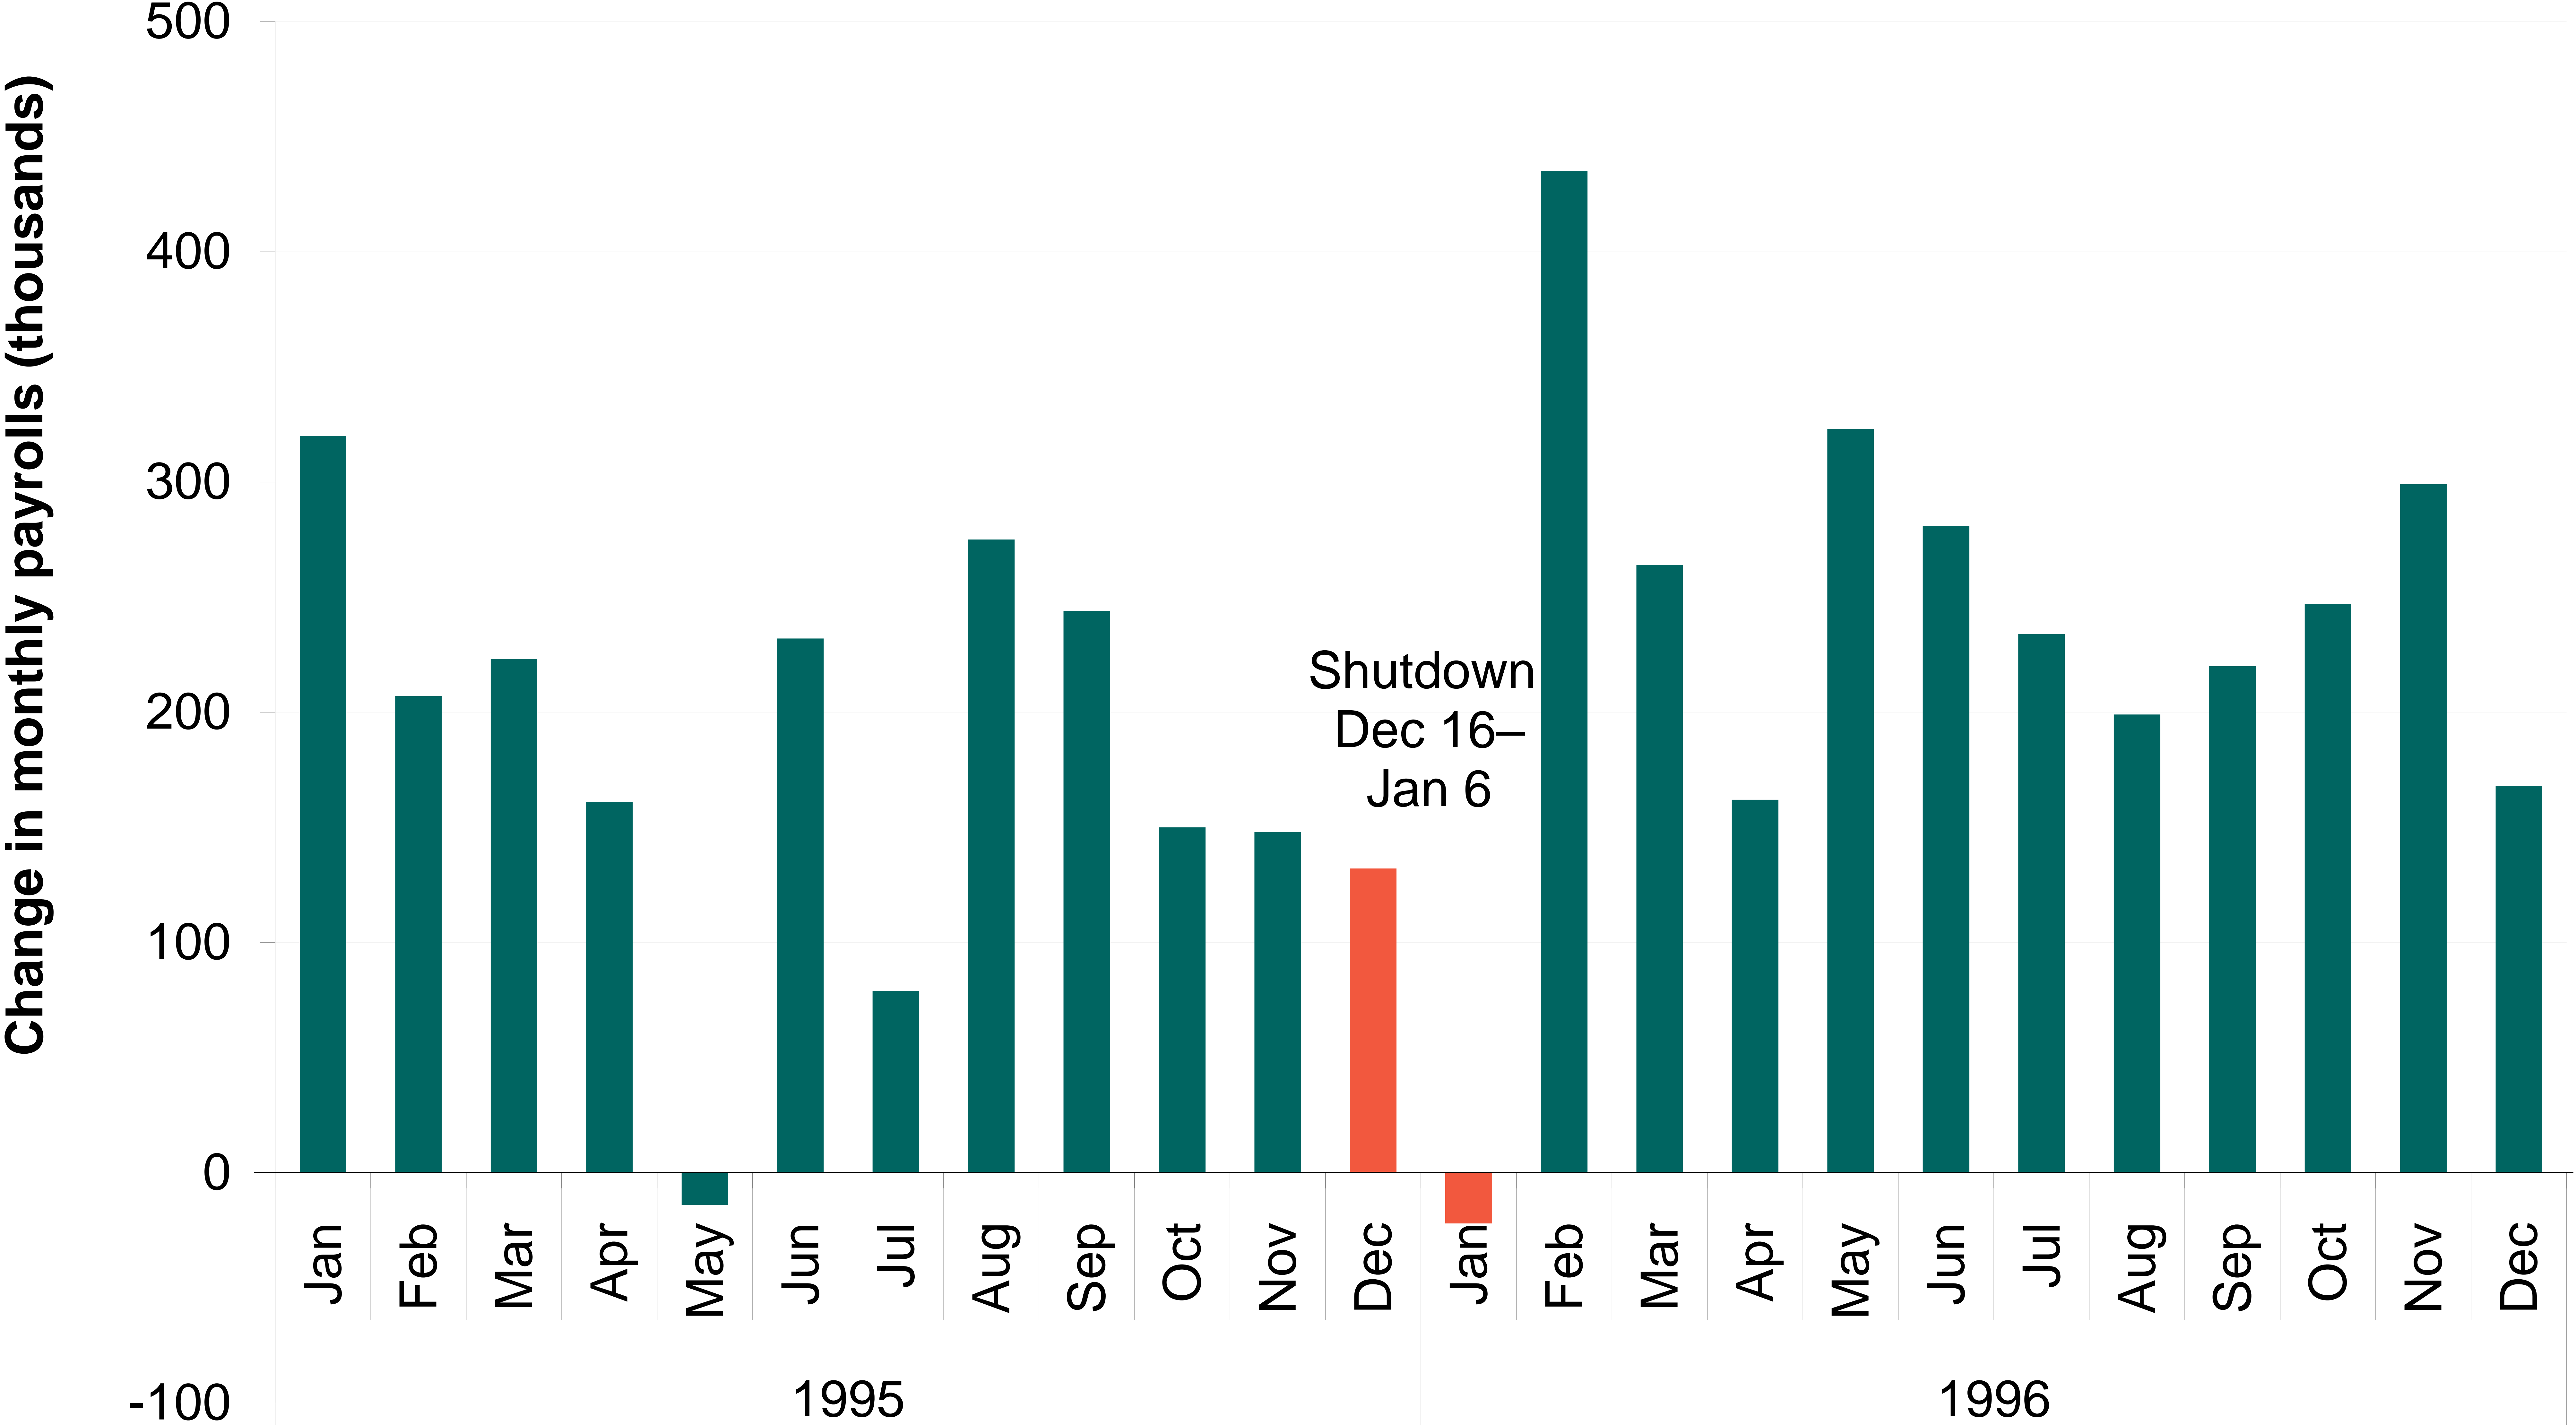

# The 1996 Government Shutdown and Monthly Payroll Changes

Source: Bureau of Labor Statistics, accessed on November 8, 2013.  
 Produced by Veronique de Rugy and Keith Hall, Mercatus Center at George Mason University.