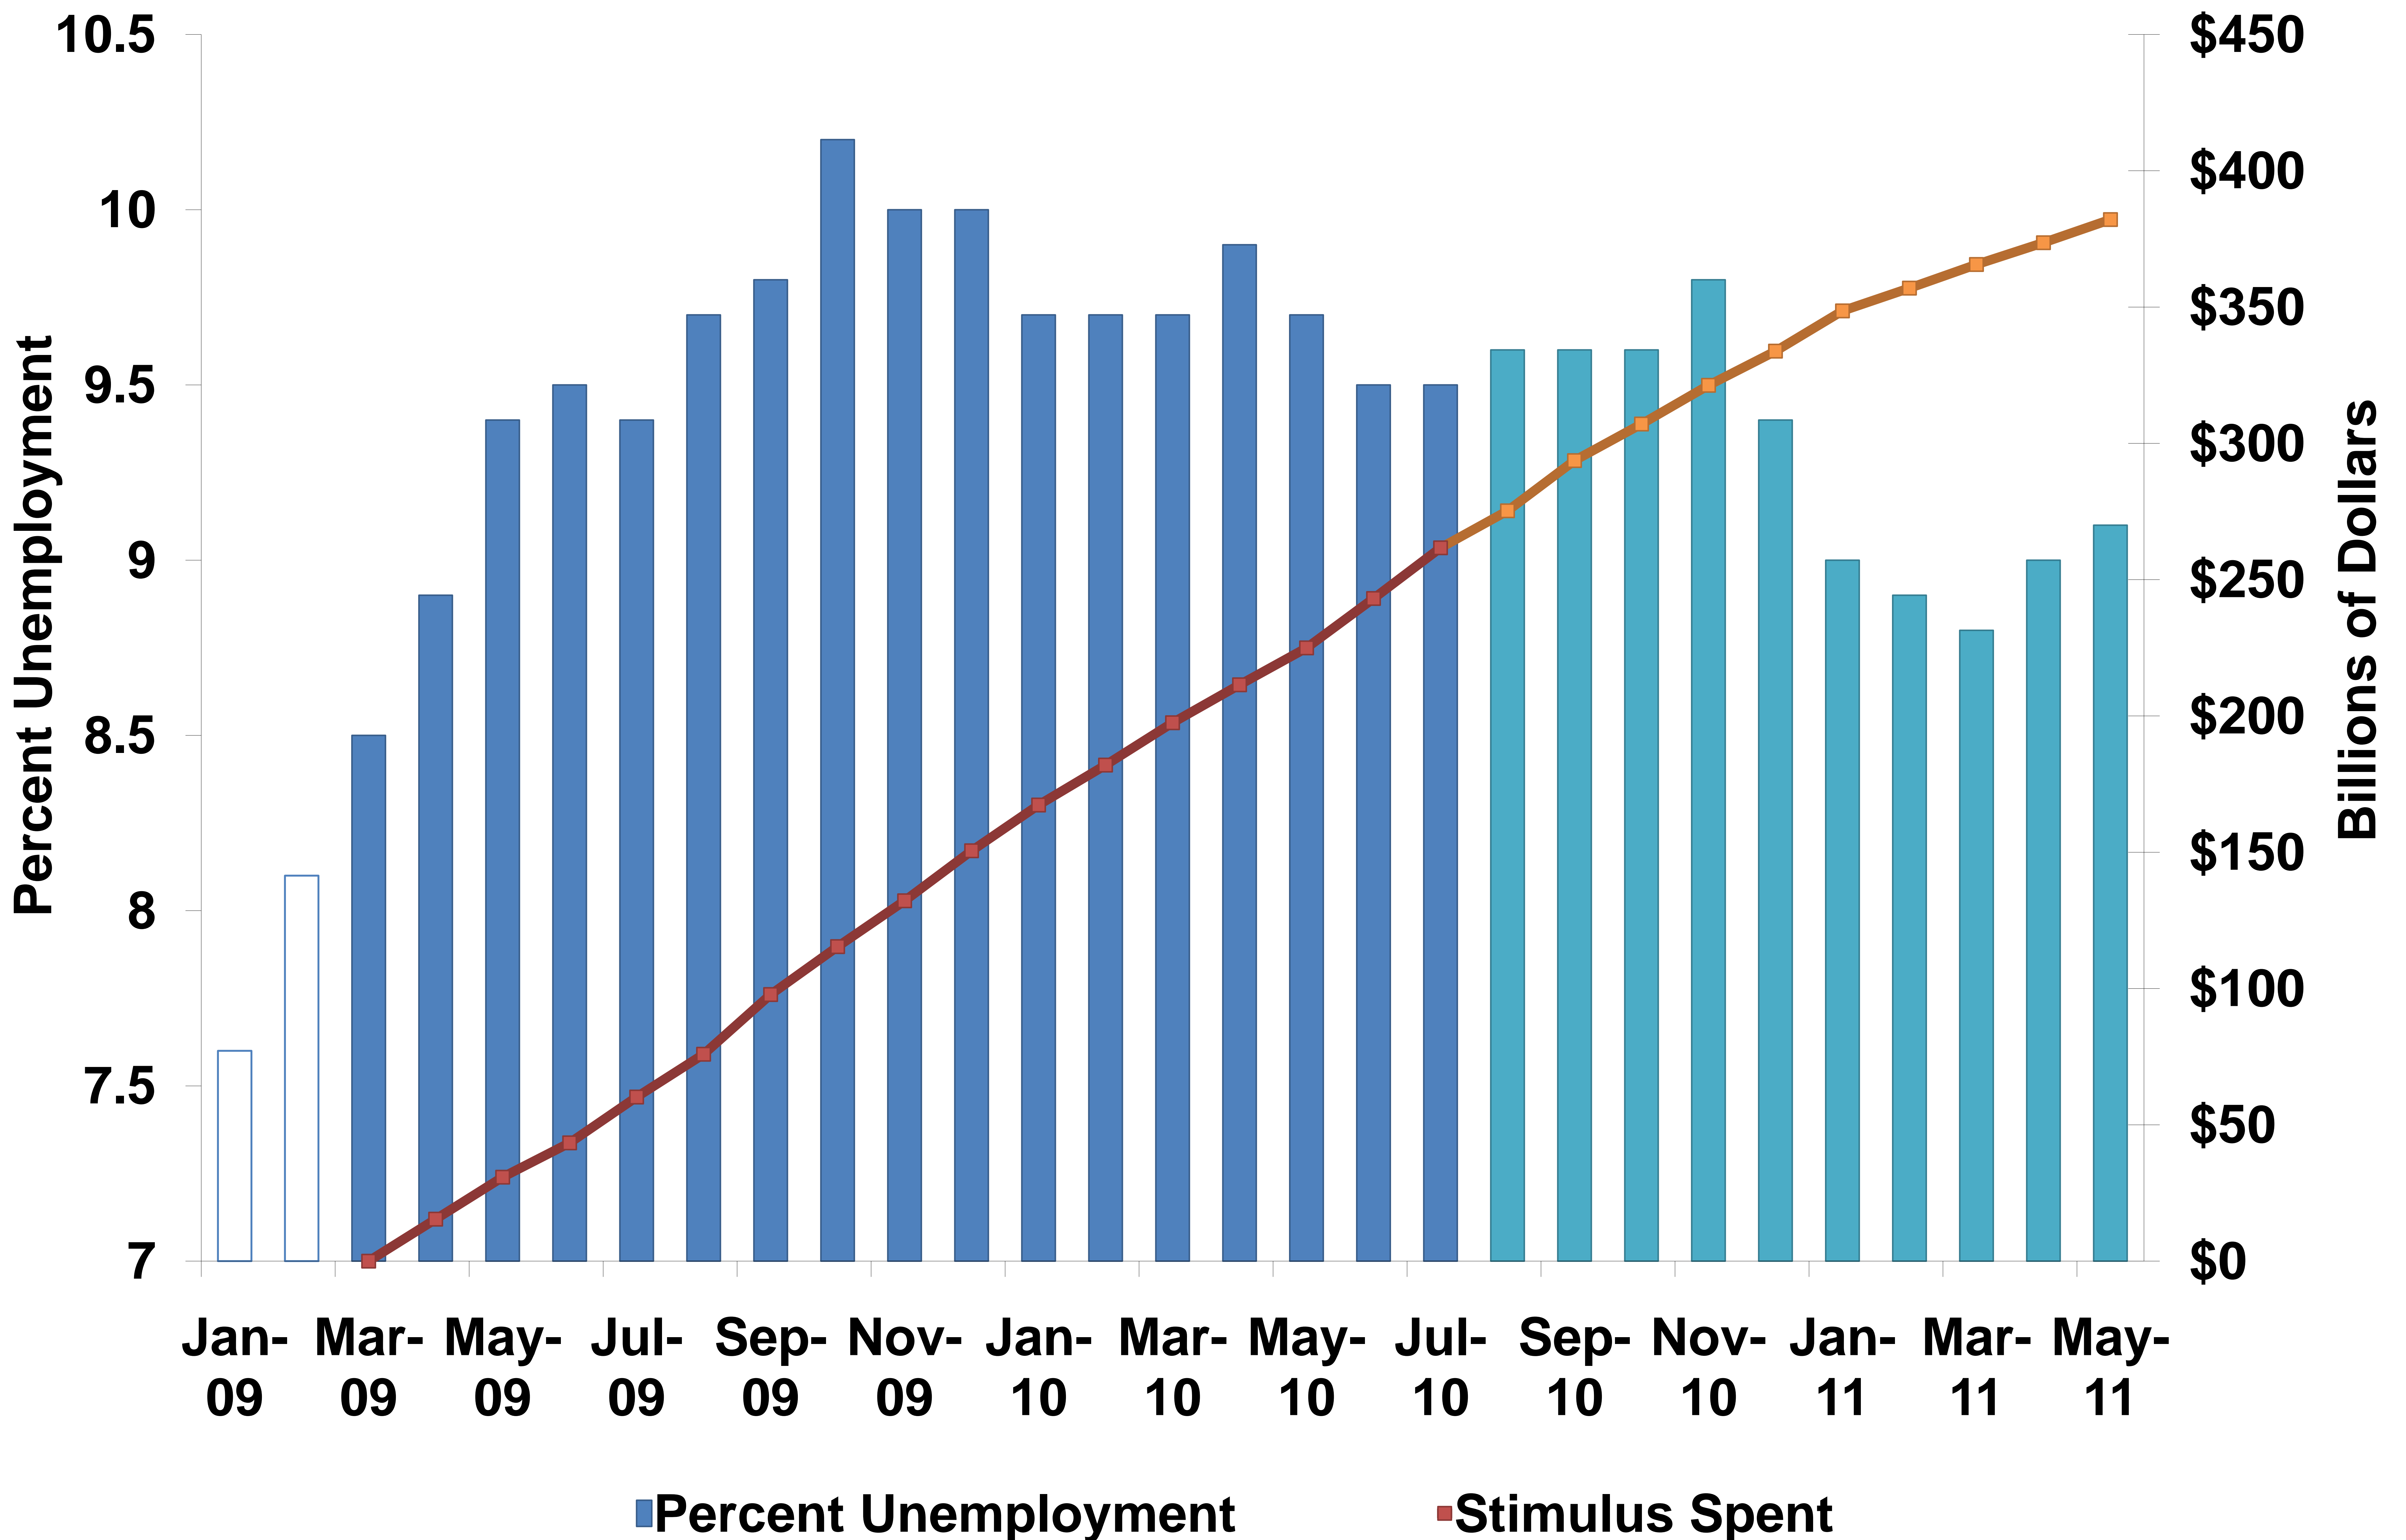

Stimulus Spending and Unemployment 26 Months after ARRA

Source: Bureau of Labor Statistics, The Center for Data Analysis
 Produced by: Veronique de Rugy, Mercatus Center at George Mason University